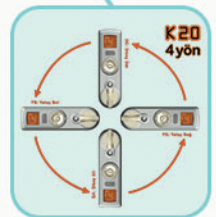

METAL BODY

HIGH SECURITY
PASSWORD ENTRY

LIGHT RIDE BUTTON

EMBEDDED AND
SURFACE USAGE

4 WAY
POSITIONING

- Master Password
- Locker Mode
- Right – Left – Upwards – Downwards Assembly
- Service Password
- Individual Mode
- Metal main body and locking mechanism